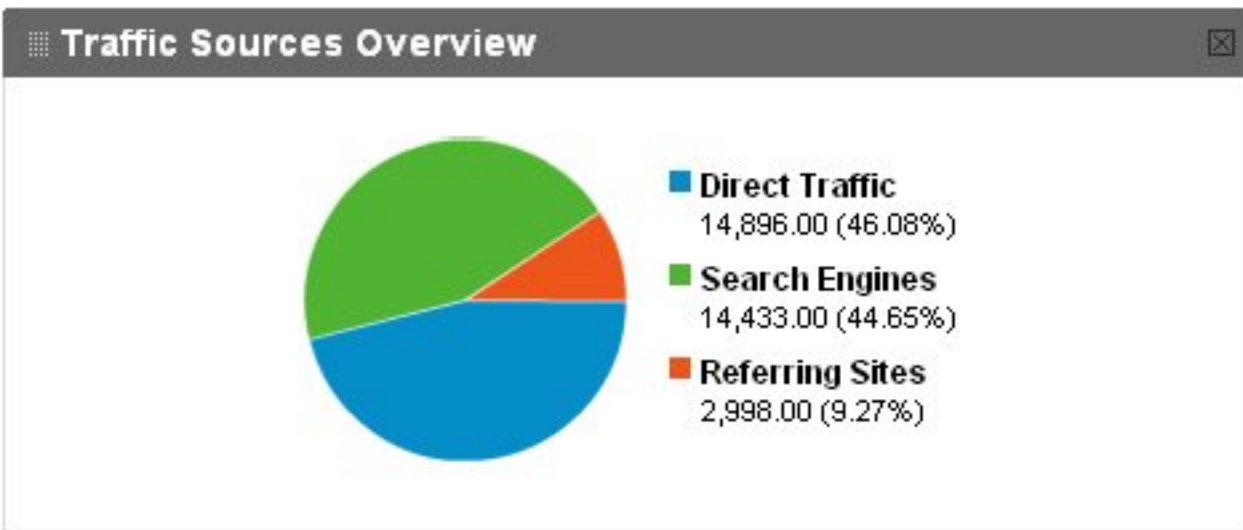

Site Usage

- 32,327 Visits**
- 93,510 Pageviews**
- 2.89 Pages/Visit**
- 55.10% Bounce Rate**
- 00:03:51 Avg. Time on Site**
- 60.18% % New Visits**

Content Overview

Pages	Pageviews	% Pageviews
/home	19,607	20.97%
/rmkesepeuluh	2,843	3.04%
/sl1m_org	2,284	2.44%
/home?p_p_id=77&p_p_lifecycle=0&p_p_...	2,173	2.32%
/sl1m_org?p_p_id=56_INSTANCE_VOeB&...	2,078	2.22%